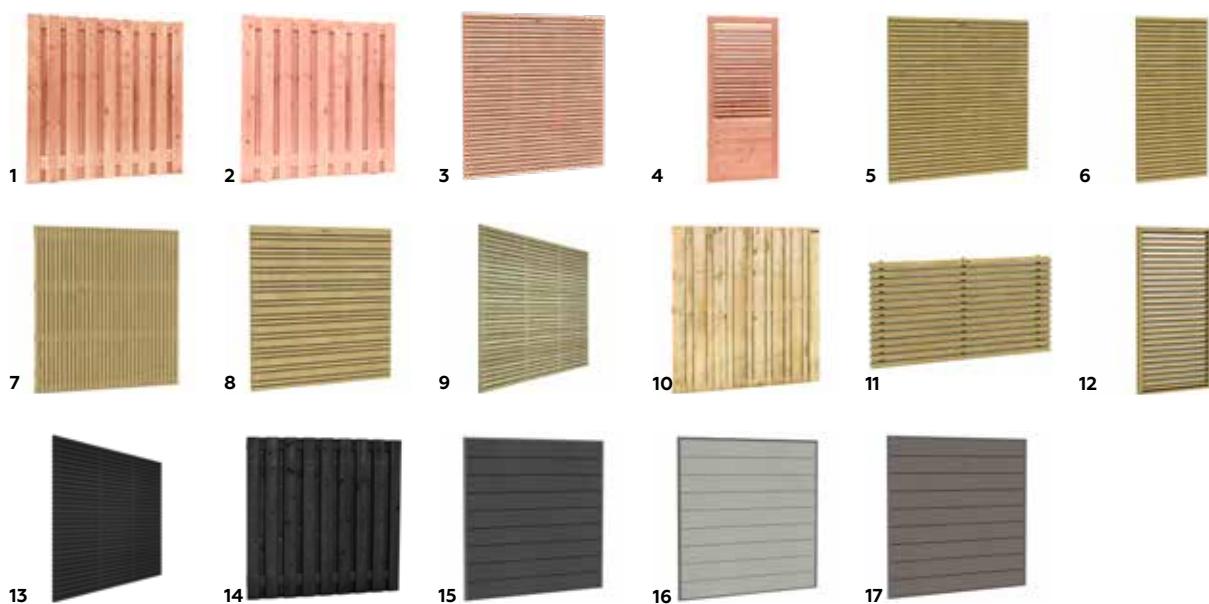

## FENCE PANELS

No	Description	Art. No
1	Redvision planed hit and miss vertical fence panel, 19 boards 16 mm, flat top, 180 x 180 cm.	1046017
2	Douglas-fir planed hit and miss vertical fence panel, 19 boards 16 mm, flat top, 180 x 180 cm, untreated.	W41096
3	Douglas-fir Elan 180 Excellent, 180 x 180 cm, untreated	1050361
4	Douglas-fir adjustable Louvre fence panel, 89 x 224 cm, untreated.	1041224
5	Fence panel Elan 180 Excellent, 180 x 180 cm, pressure treated green.	W304557
6	Fence panel Elan 90 Excellent, 180 x 90 cm, pressure treated green.	W304543
7	Vertical fence panel Elan 180 Excellent, 180 x 180 cm, pressure treated green.	1041145
8	Fence panel Flux 180 Excellent, 180 x 180 cm, pressure treated green.	W306650
9	Fence panel Andalusia green impregnated	1040916
10	Hit and miss vertical fence panel Linia 180 Premium, 180 x 180 cm, pressure treated green.	W08145
11	Venetian fence panel 180 Premium, 90 x 180 cm, pressure treated green.	A306568
12	Spruce adjustable Louvre fence panel Excellent, 90 x 180 cm, pressure treated green.	A299405
13	Fence panel Andalusia impregnated and dip treated anthracite	1041193
14	Pine planed hit and miss vertical fence panel, 19 boards 15 mm, flat top, 180 x 180 cm, pressure treated and dip treated black.	W08088
15	Composite fence panel, 181,5 x 181,5 cm, anthracite.	W23615
16	Composite fence panel, 181,5 x 181,5 cm, grey.	W23625
17	Composite fence panel, 181,5 x 181,5 cm, brown.	W23620